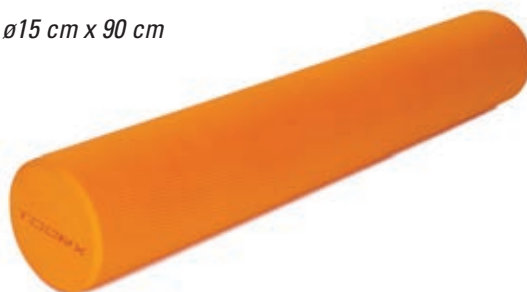

EN - Ideal for targeted stimulation, connective tissue massage and muscle relaxation. It promotes post-exertion recovery, restoring the normal contractile capacity of the muscle spindle. Dimensions 33 x ø 14 cm.

cod. AHF-044 - nero/black

cod. AHF-061 - arancio/orange

PILATES ROLLER

I - Pilates roller in EVA. Costruito mediante estrusione da stampo, diverso rateo di compressione tra nucleo più rigido e copertura esterna più morbida.

EN - Pilates eva roller built by mold extrusion, different compression rate between stiffer core and softer outer cover.

cod. AHF-269 - ϕ 15 cm x 45 cm

cod. AHF-270 - ϕ 15 cm x 90 cm

cod. AHF-273 - ϕ 15 cm x 90 cm
Semi roller

EN - Soft and comfortable vinyl non-slip surface. Chromed eyelet for hang up storage in gyms. Easy to sanitize, perspiration-proof.

cod. MAT-100STUDIO - 100x60x1 cm

cod. MAT-120STUDIO - 120x60x1 cm

cod. MAT-173STUDIO - 173x60x1 cm