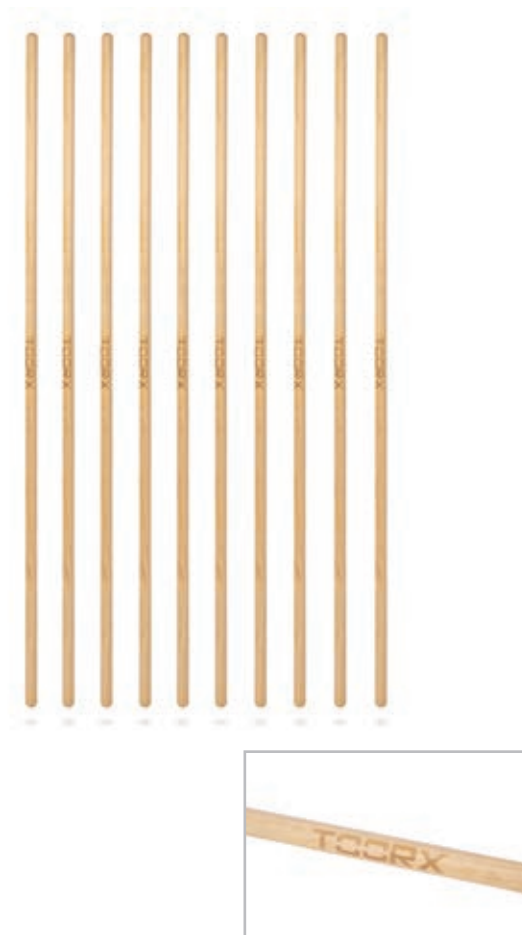

EN - Ideal for pilates, yoga and stretching exercises. Provides stability and balance to help with optimal alignment.

PALLA PER YOGA YOGA BALL

cod. AHF-045

I - Diametro 25 cm. Ideale per rafforzare e rilassare la muscolatura. Adatta anche per esercizi di rieducazione muscolare.

EN - Diameter 25 cm. Reduces muscle tension and increases muscular endurance. Also suitable for rehabilitative exercises.

ASTE IN LEGNO PER CORPO LIBERO WOODEN STICKS

cod. AHF-271

I - Set 10 pz. ø 25 mm x H160 cm. In legno naturale, finitura atossica.

EN - Set of 10 pcs ø 25 mm x H160 cm. Natural wood non-toxic finishing.

RULLO MASSAGGIO ED ALLENAMENTO YOGA GRID FOAM YOGA ROLLER

I - Ideale per stimolazioni mirate, massaggio connettivale e rilassamento muscolare. Favorisce il recupero post sforzo, ripristinando la normale capacità contrattile del fuso muscolare. Dimensioni 33 x ø 14 cm.

EN - Ideal for targeted stimulation, connective tissue massage and muscle relaxation. It promotes post-exertion recovery, restoring the normal contractile capacity of the muscle spindle. Dimensions 33 x ø 14 cm.