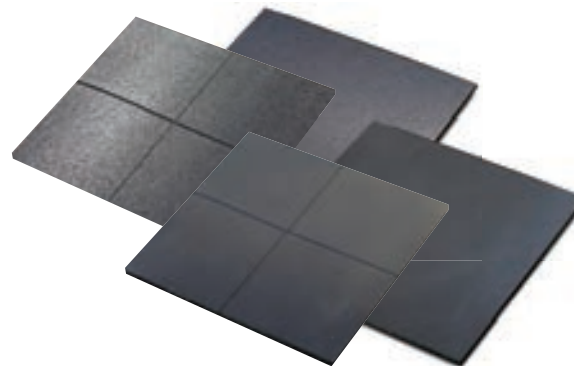

body weight equipment

RIVESTIMENTI PER PAVIMENTAZIONE COMPONIBILI E REMOVIBILI IN GOMMA RICICLATA RECYCLED RUBBER INTERLOCKING AND REMOVABLE FLOORINGS

cod. PANT-15 - senza fuga - spessore 10 mm - grana media/without grout line - thickness 10 mm - medium grained
cod. PANT-16 - senza fuga - spessore 10 mm - grana fine/without grout line - thickness 10 mm - fine grained
cod. PANT-01 - con fuga - spessore 20 mm - grana media/with grout line - thickness 20 mm - medium grained
cod. PANT-04 - con fuga - spessore 20 mm - grana fine/with grout line - thickness 20 mm - fine grained
cod. PANT-07 - senza fuga - spessore 20 mm - grana media/without grout line - thickness 20 mm - medium grained
cod. PANT-10 - senza fuga - spessore 20 mm - grana fine/without grout line - thickness 20 mm - fine grained

Dimensione 100x100 cm
Disponibile negli spessori 10/20/30/40 mm
Disponibile con o senza fuga (spessore 10 mm solo senza fuga)
Disponibile con grana media porosa effetto ruvido "asfalto"
e con grana fine effetto liscio "cemento"

*Product dimensions 100x100 cm
Thickness available 10/20/30/40 mm
Available with or without grout line (10 mm thickness only without)
Available with medium-grained surface with rough "asphalt"
effect and with fine-grained surface with smooth "cement" effect.*