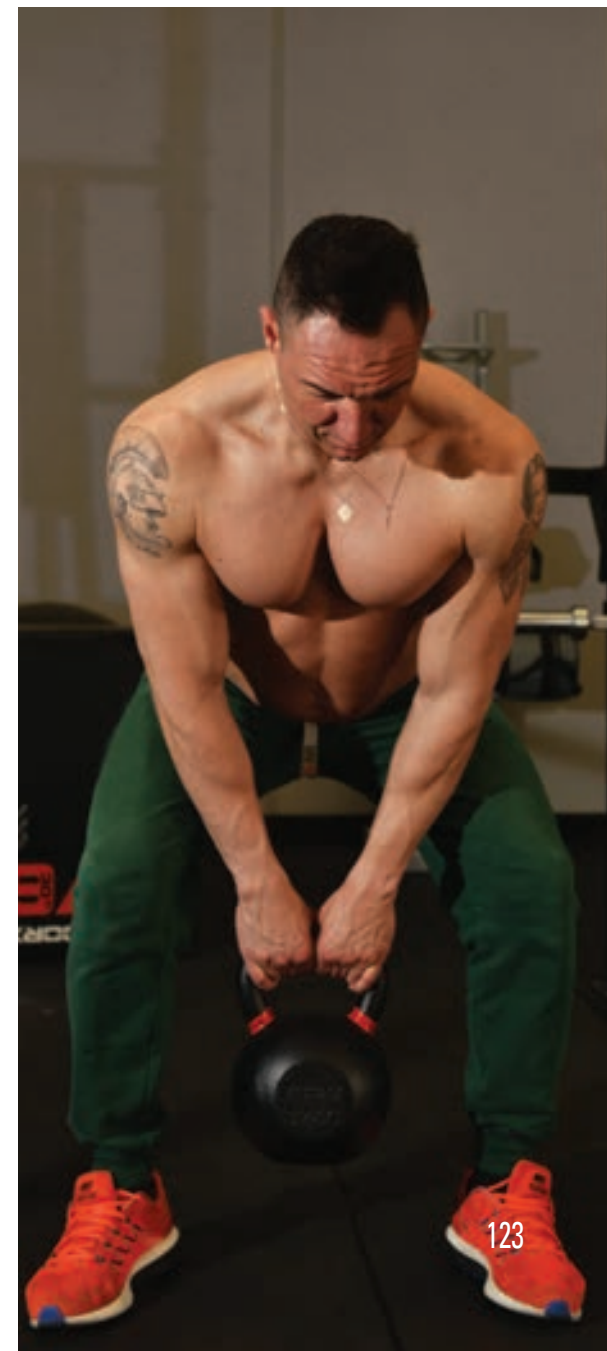

ACCESSORI ACCESSORIES