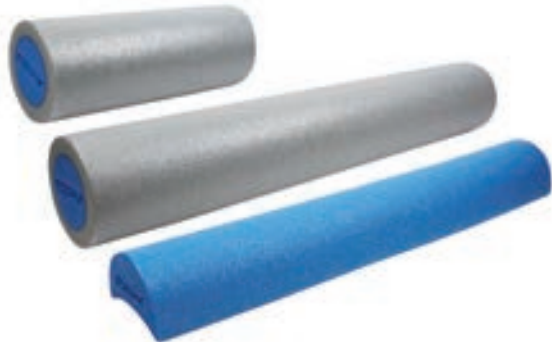

FOAM ROLLER

Foam roll indeformabile ideale per esercizi yoga, aerobica, pilates o esercizi fisioterapici e riabilitativi.

Ideal for yoga, aerobics, pilates, physiotherapy and rehabilitation.

cod. AHF-098 Cilindro dimensioni 15x45 cm (con nucleo a densità differenziata)
Size of cylinder 15x45 cm (nucleus at differentiated density)

cod. AHF-099 Cilindro dimensioni 15x90 cm (con nucleo a densità differenziata)
Size of cylinder 15x90 cm (nucleus at differentiated density)

cod. AHF-100 Semi cilindro dimensioni 15x90cm
Size of half cylinder 15x90cm